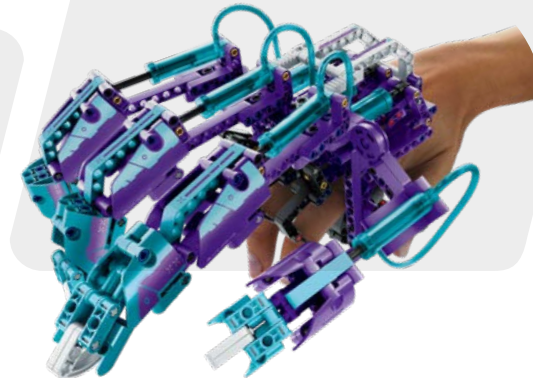

Hydraulic gloves

Design & Features:

Innovative nano-hydraulic power system for extending and retracting joints, allowing for flexible control.
Wearable mechanical arm with a display stand for personalized decoration.

NO.6843