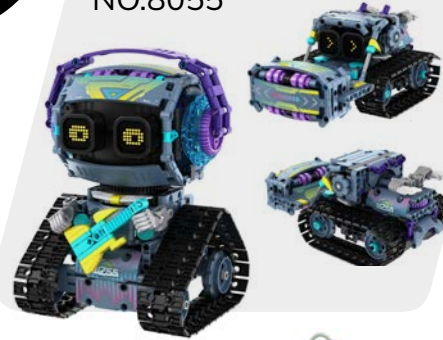

NO.8057

NO.8055