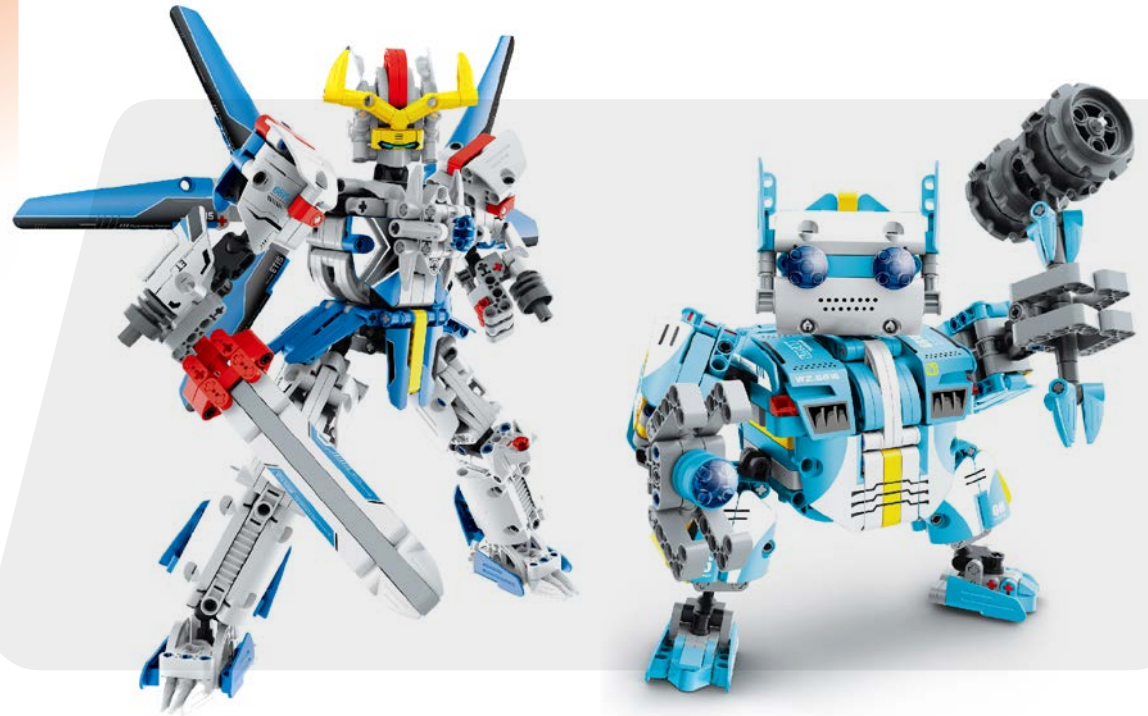

Combine Warriors series

Design & Features:

Mechanical mecha robot design with flexible joints and multiple points of articulation. Includes weapons.

Two smaller mechas can combine into a larger, more impressive mecha.

NO.6815

NO.6816