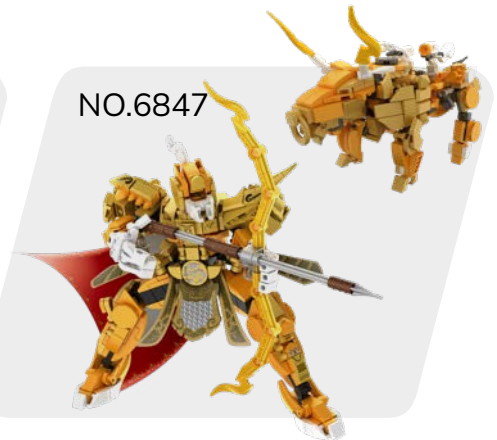

## Design & Features:

Chinese-inspired design with two modes:  
three Kingdoms general mecha and matching  
mythical beast.  
Flexible body joints and detachable weapons.

NO.6848

NO.6846

NO.6847

NO.6849

NO.6850