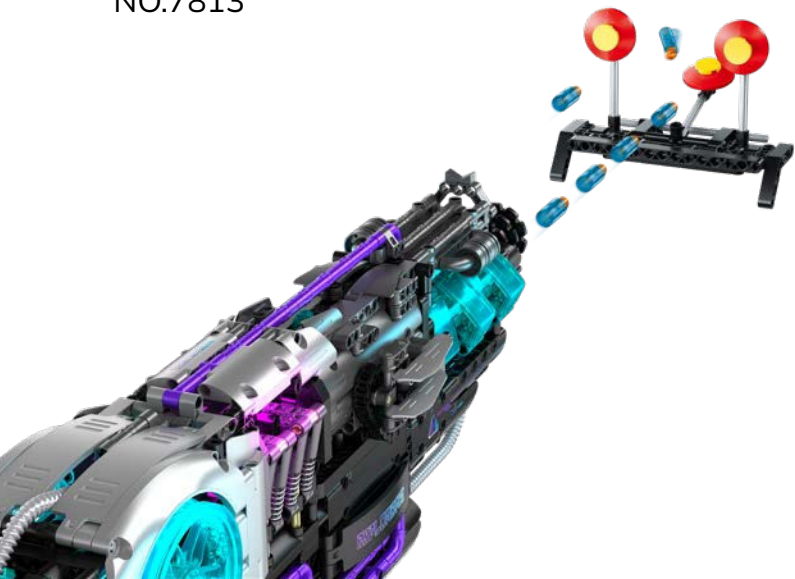

NEW 2 IN 1 Shooter

Design:

Transforming electric space gun and robot model. Multiple lights powered by the main control box on both gun and robot.

Features:

Real-time mechanical linkage with lights and shooting effects. Dynamic battlefield sound effects for a futuristic feel.

Gameplay:

Includes a target. Optional upgrade to professional shooting competition mode (only for open spaces like shooting ranges).

NO.7813