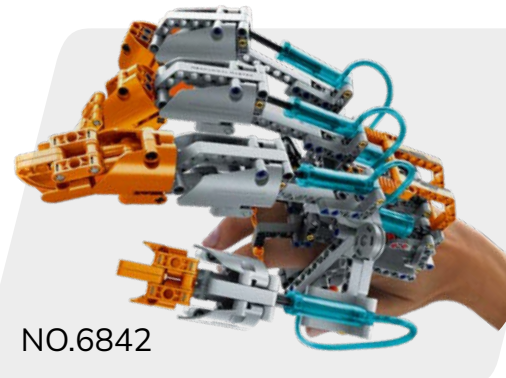

NO. 6840

NO.6842