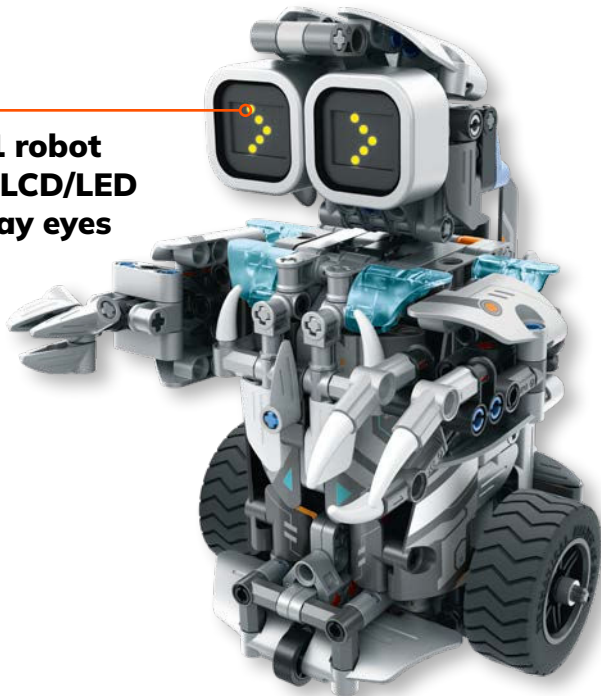

Innovation and design

**3 in 1 robot
with LCD/LED
display eyes**